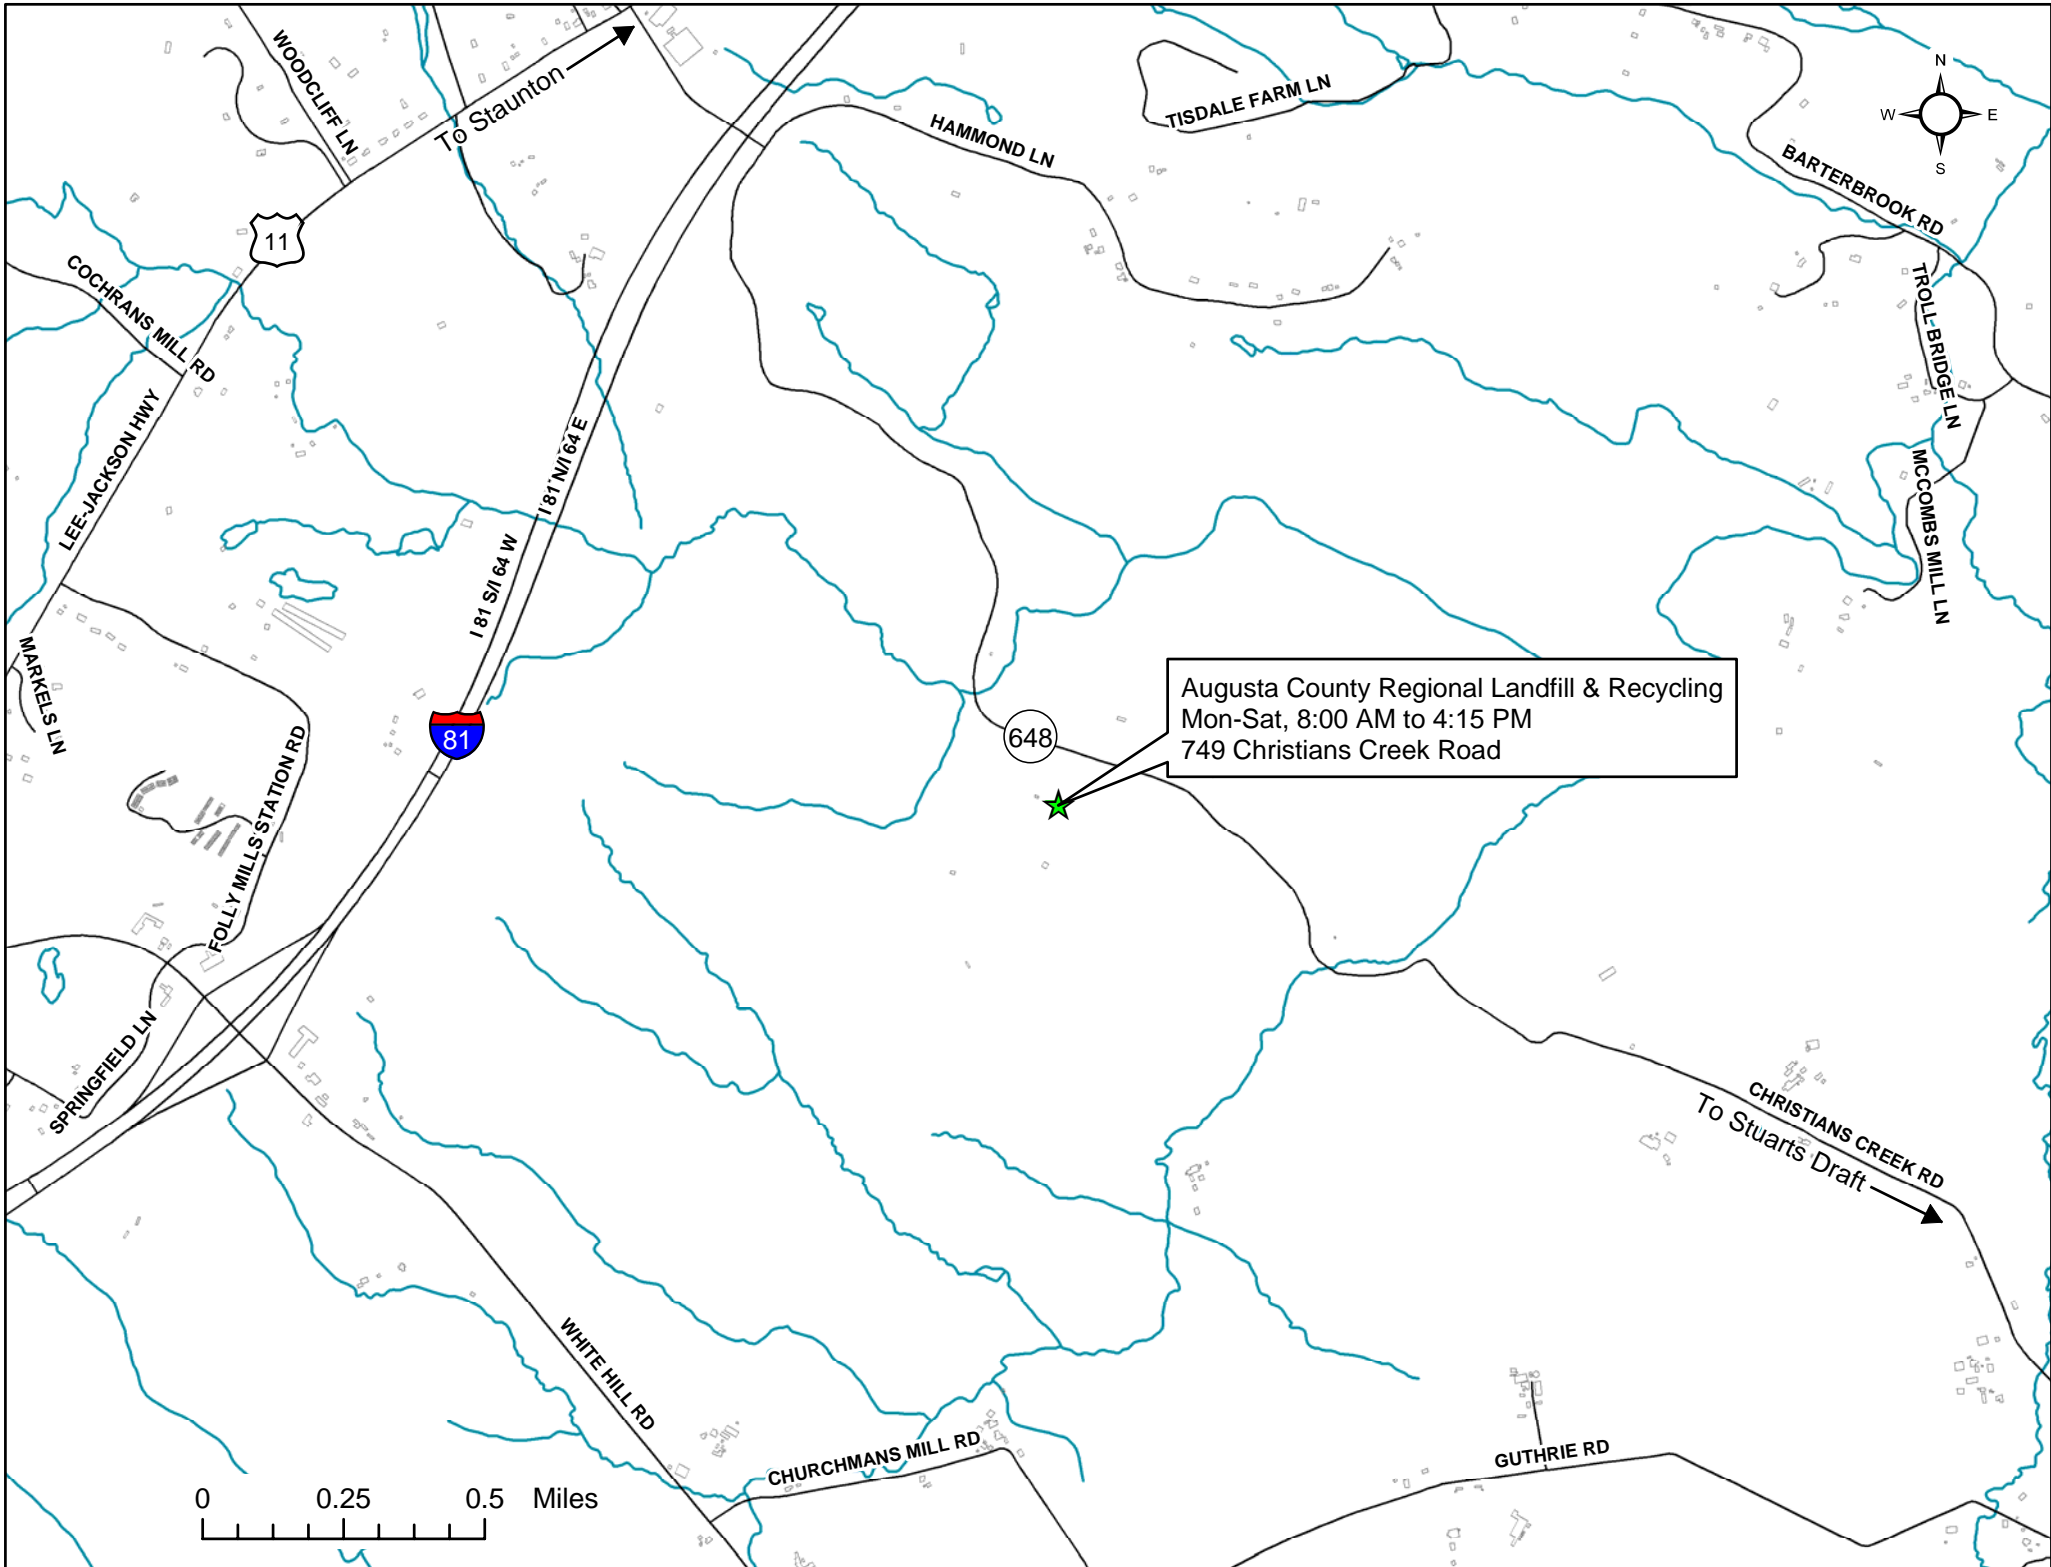

Augusta County Regional Landfill & Recycling
Mon-Sat, 8:00 AM to 4:15 PM
749 Christians Creek Road

0 0.25 0.5 Miles

To Staunton

To Stuarts Draft