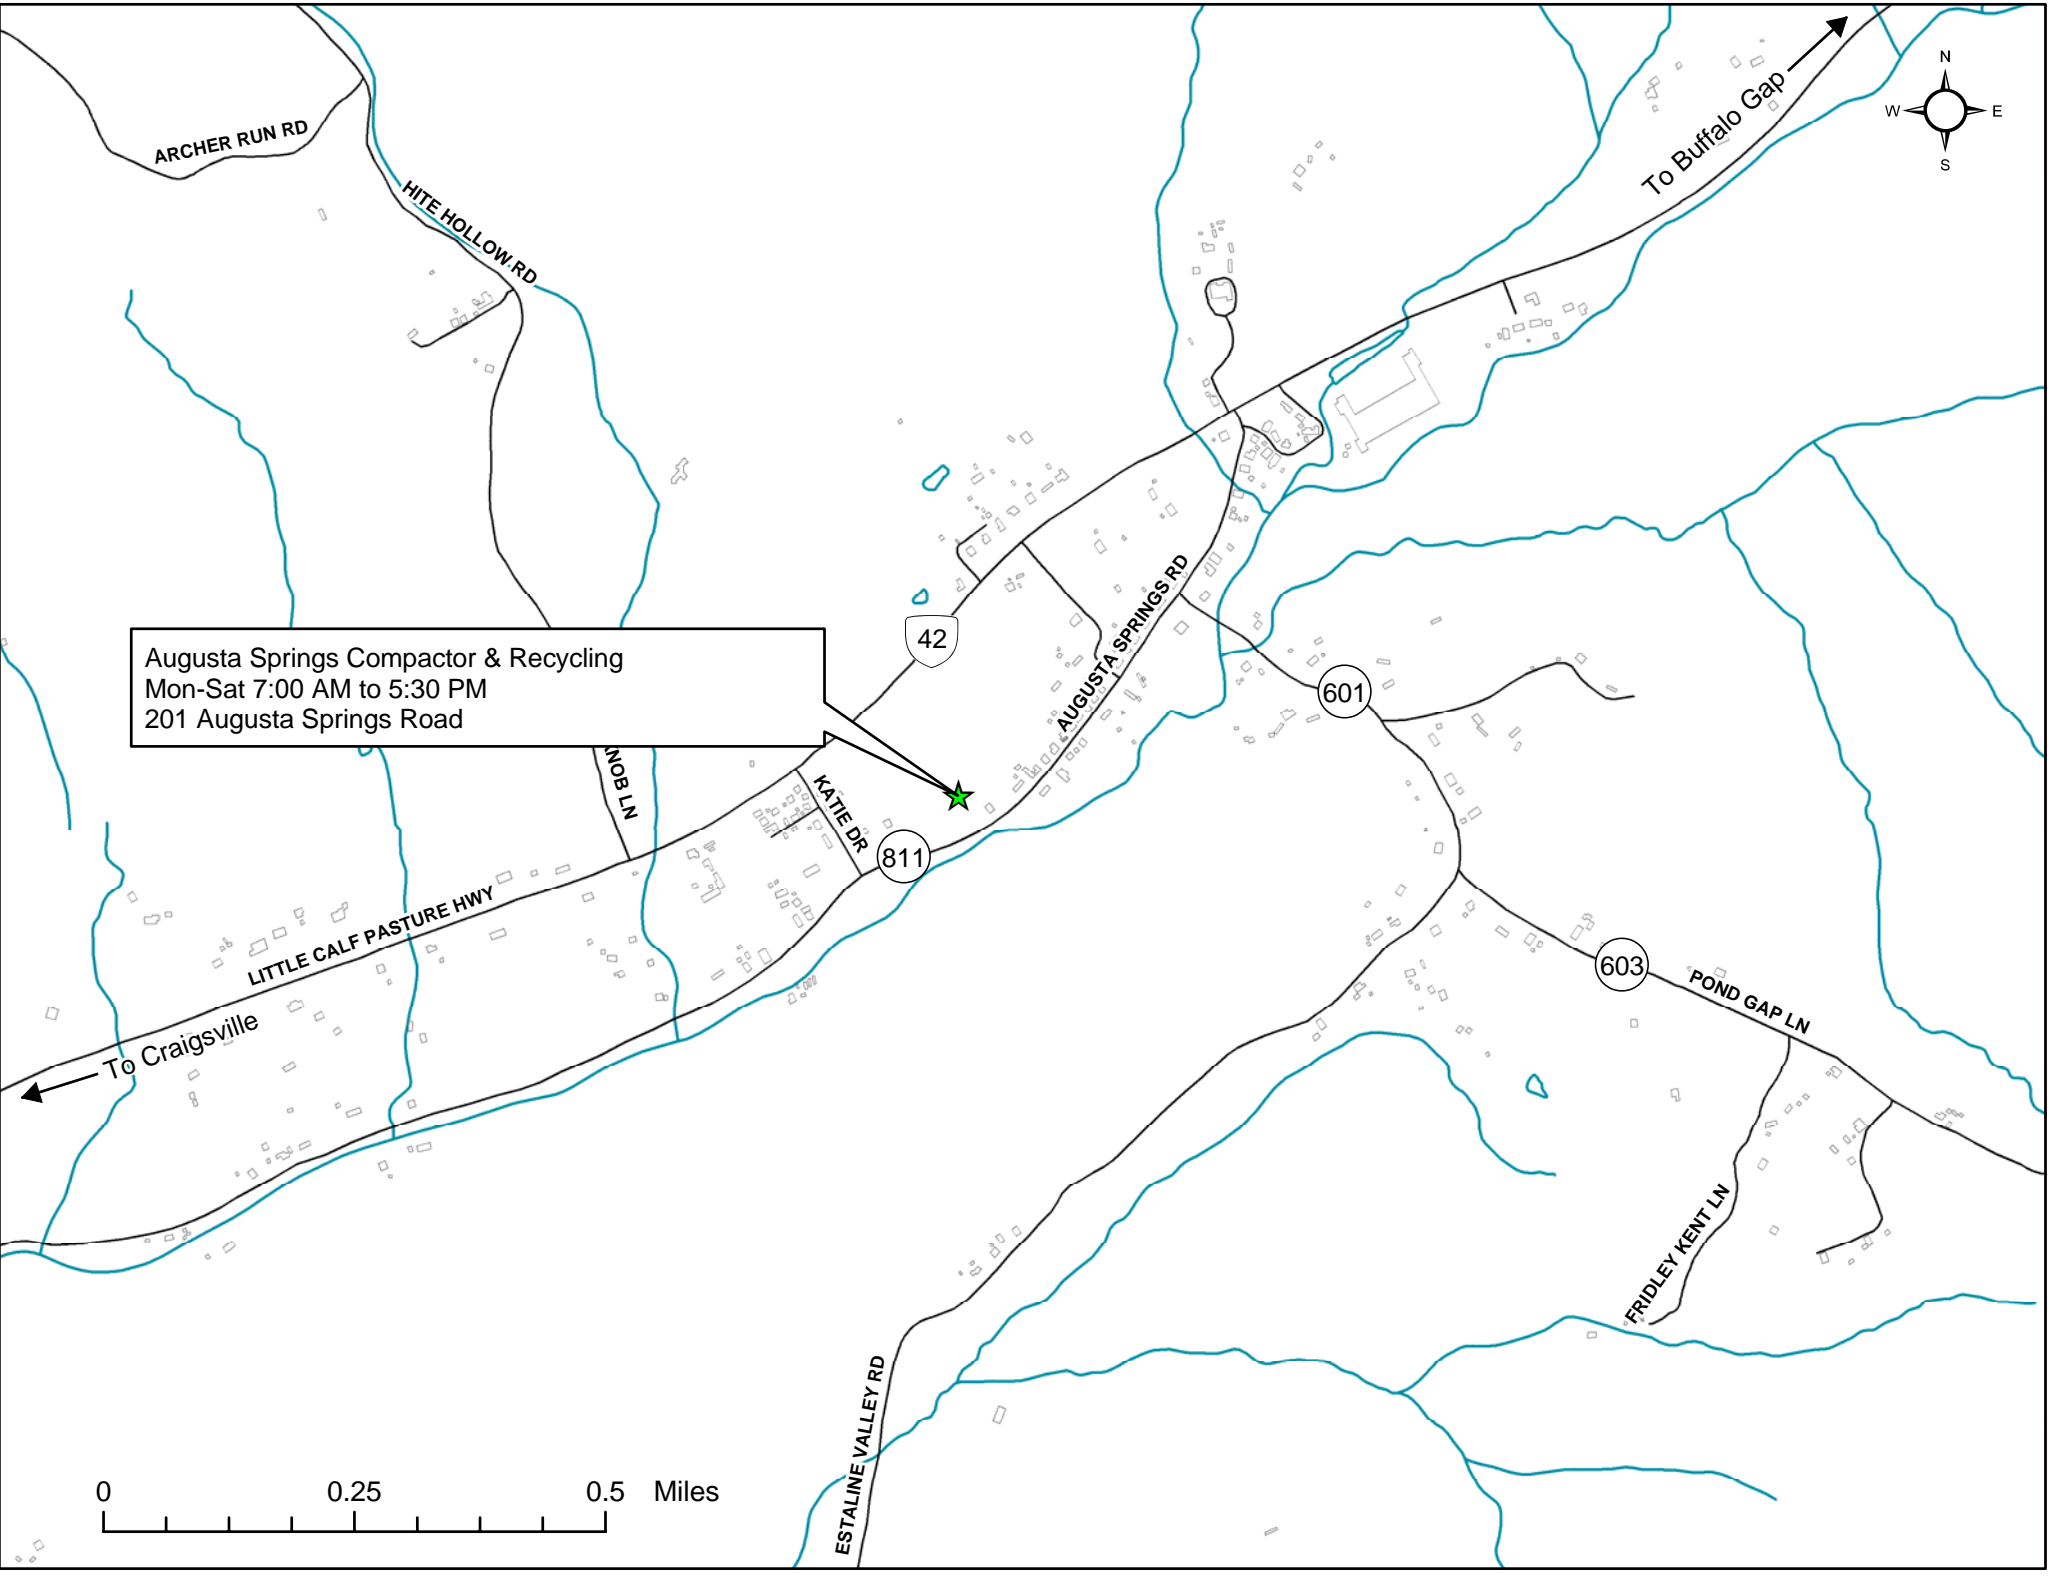

Augusta Springs Compactor & Recycling
Mon-Sat 7:00 AM to 5:30 PM
201 Augusta Springs Road

0 0.25 0.5 Miles