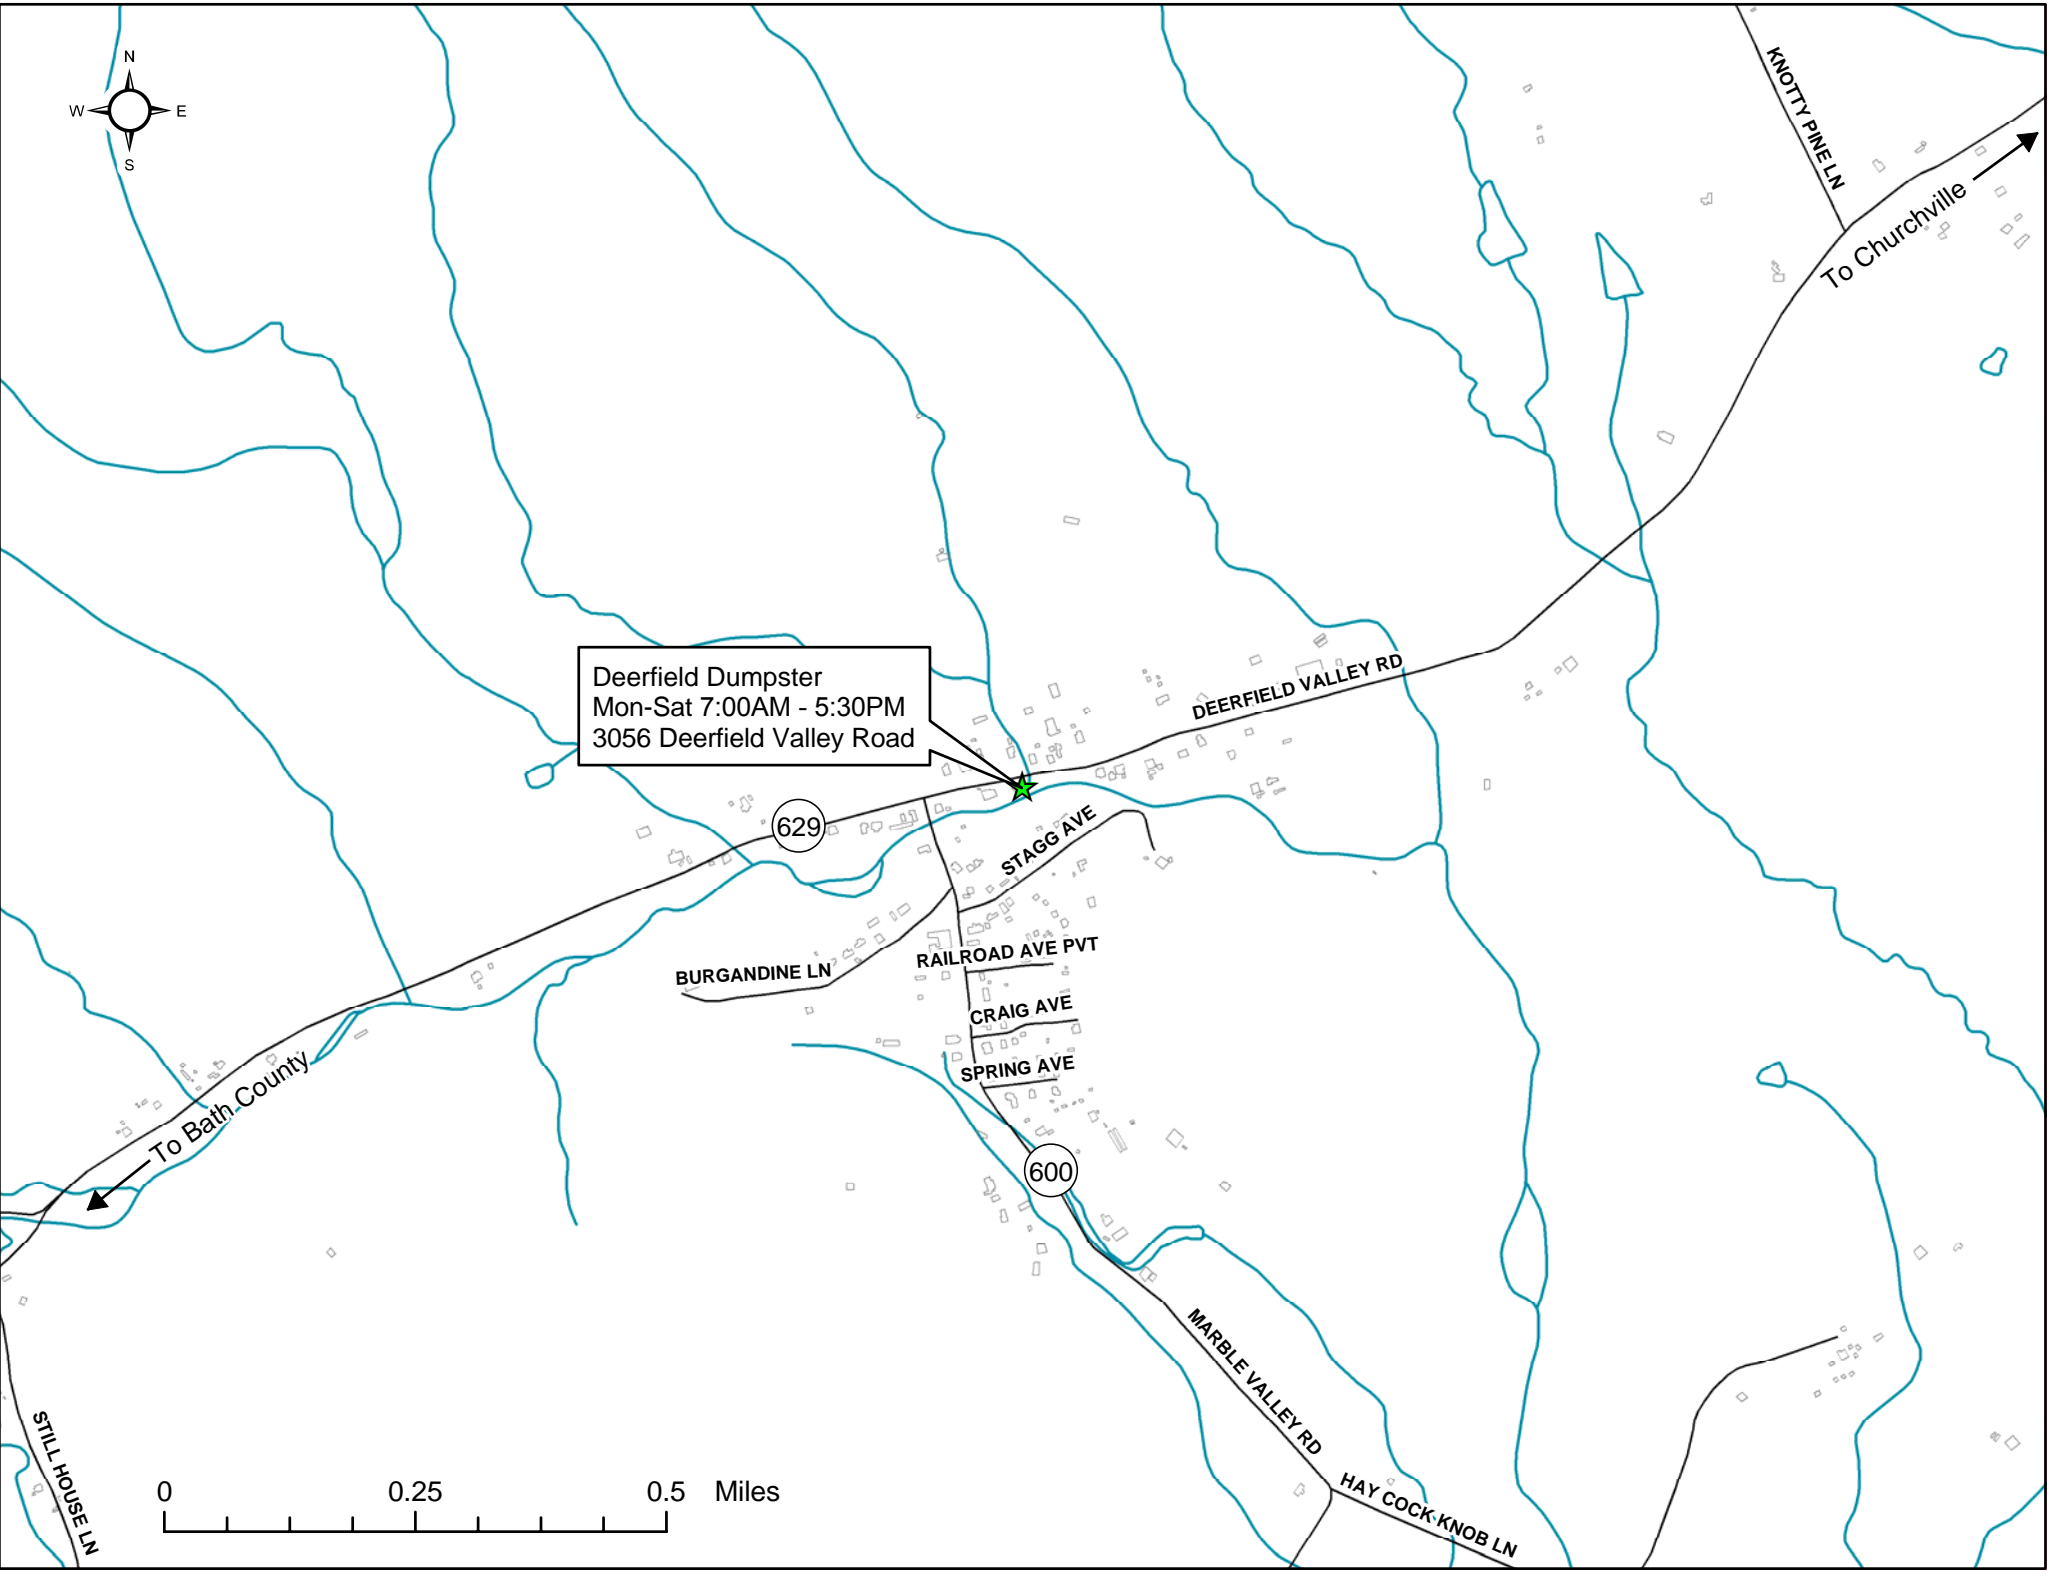

PINEBARK DR

WOODSIDE DR

CEDERCREST DR

TURK MOUNTAIN LN

HARRIS LN

Deerfield Dumpster  
Mon-Sat 7:00AM - 5:30PM  
3056 Deerfield Valley Road

0 0.25 0.5 Miles

Greenville Compactor & Recycling  
Mon-Sat 7:00 AM to 5:30 PM  
133 Old Quarry Lane