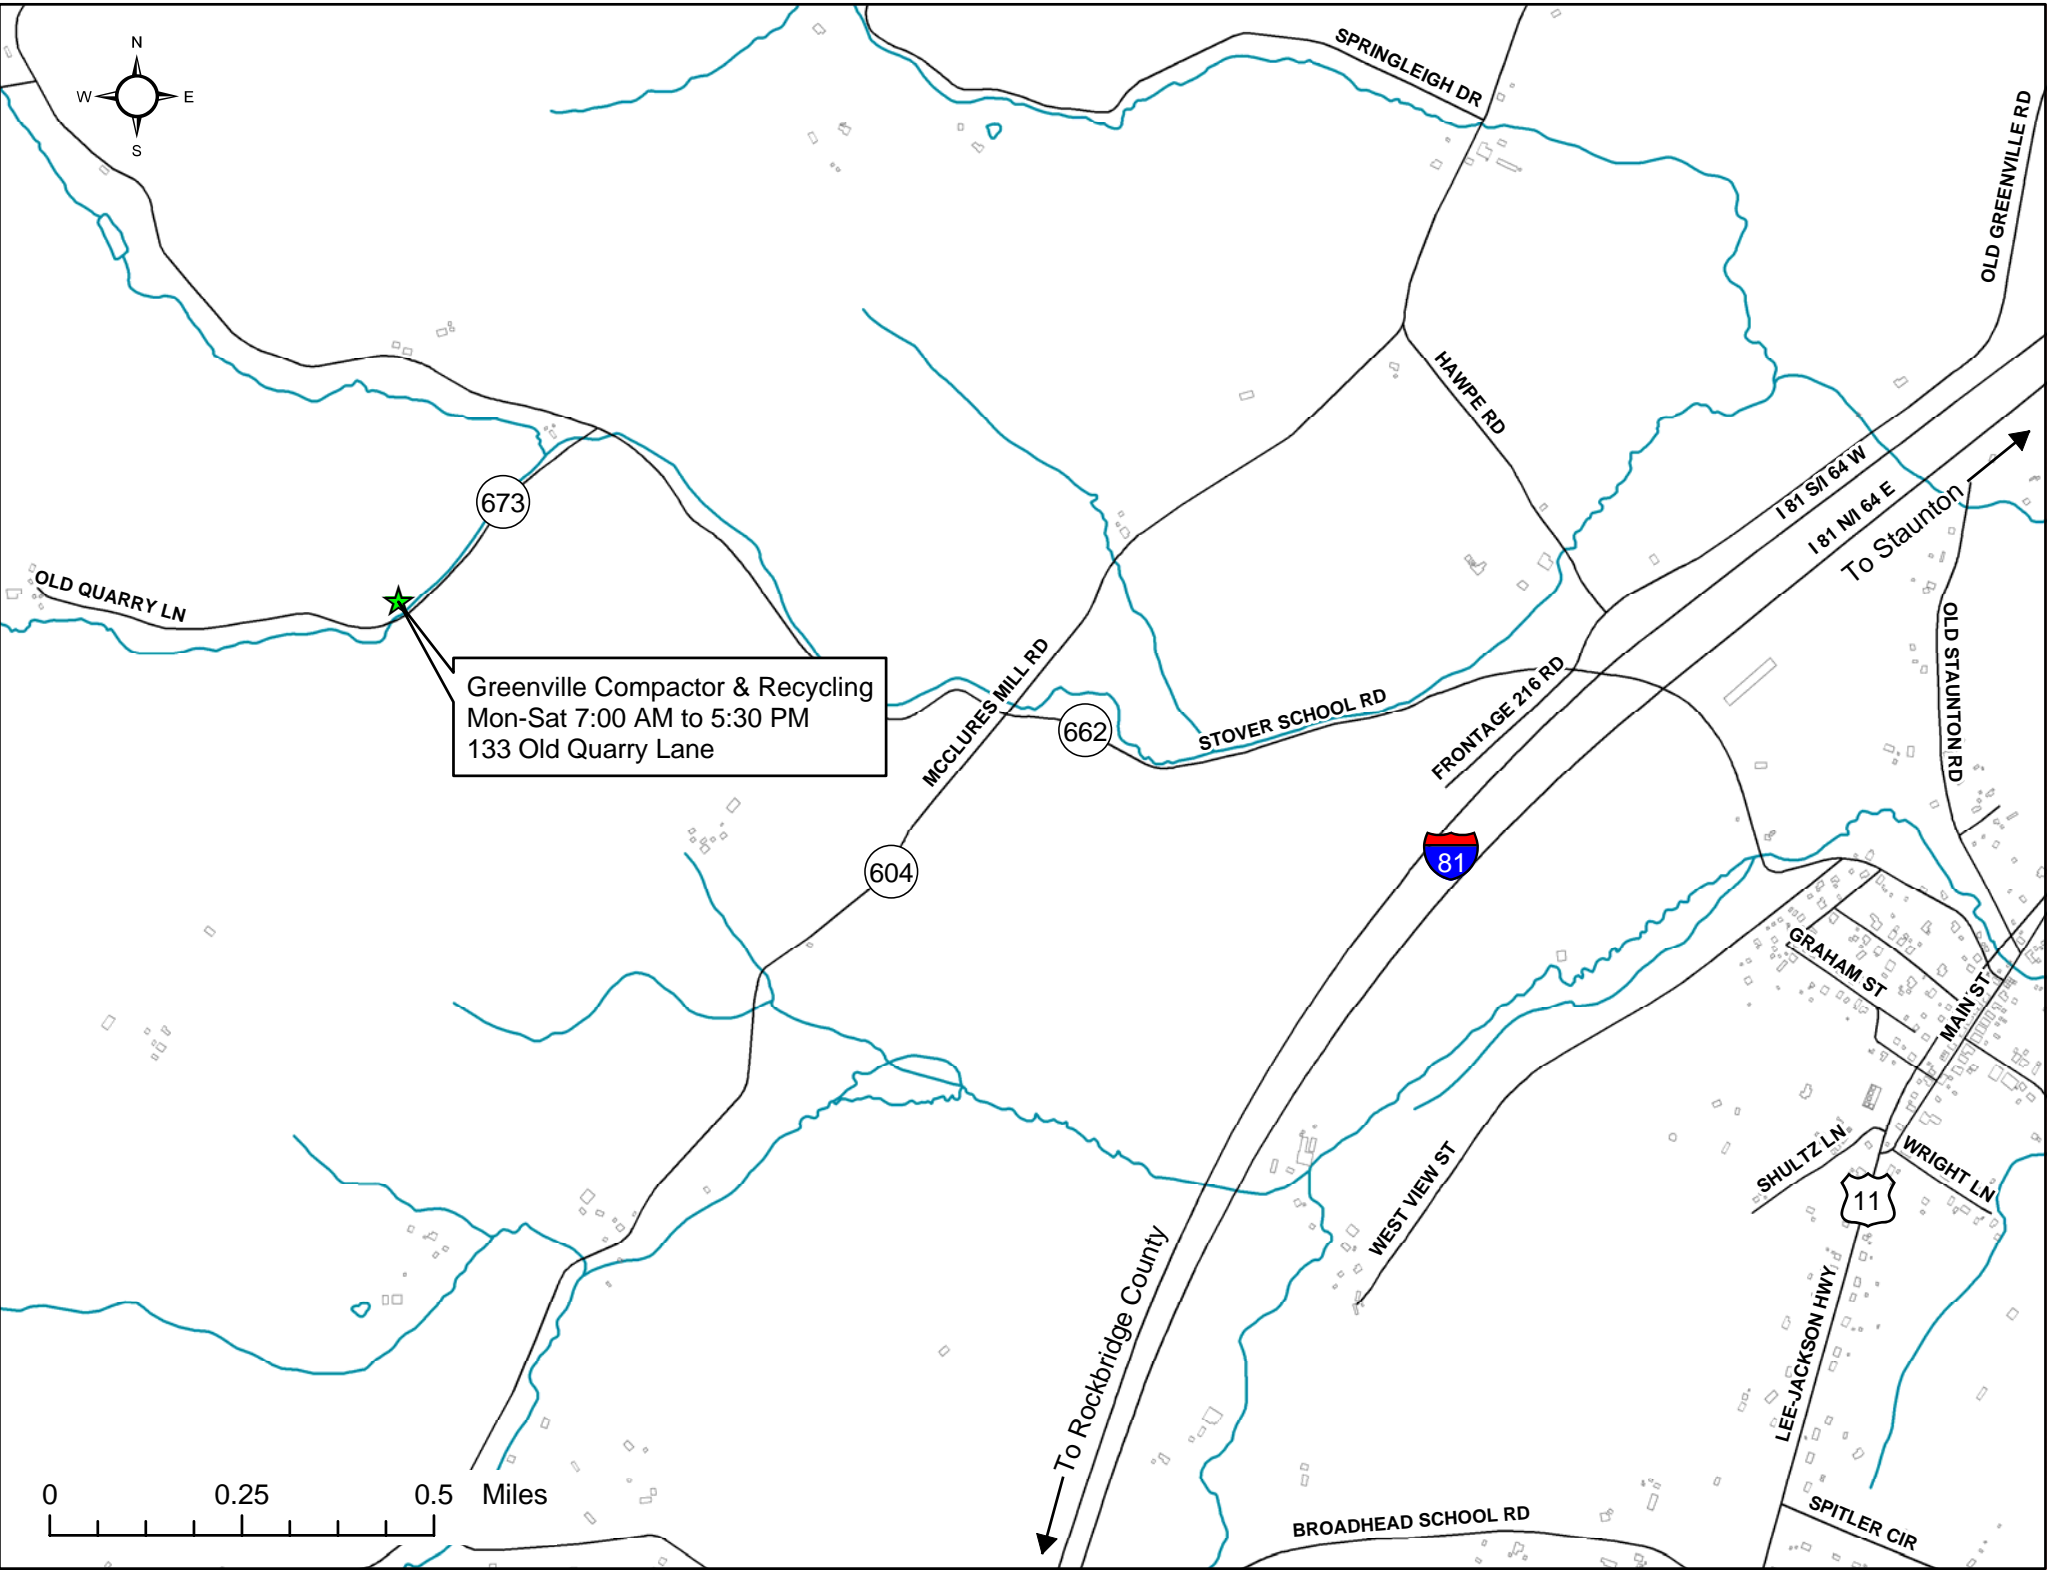

PINEBARK DR

WOODSIDE DR

CEDERCREST DR

TURK MOUNTAIN LN

HARRIS LN

Deerfield Dumpster  
Mon-Sat 7:00AM - 5:30PM  
3056 Deerfield Valley Road

0 0.25 0.5 Miles

Greenville Compactor & Recycling  
Mon-Sat 7:00 AM to 5:30 PM  
133 Old Quarry Lane