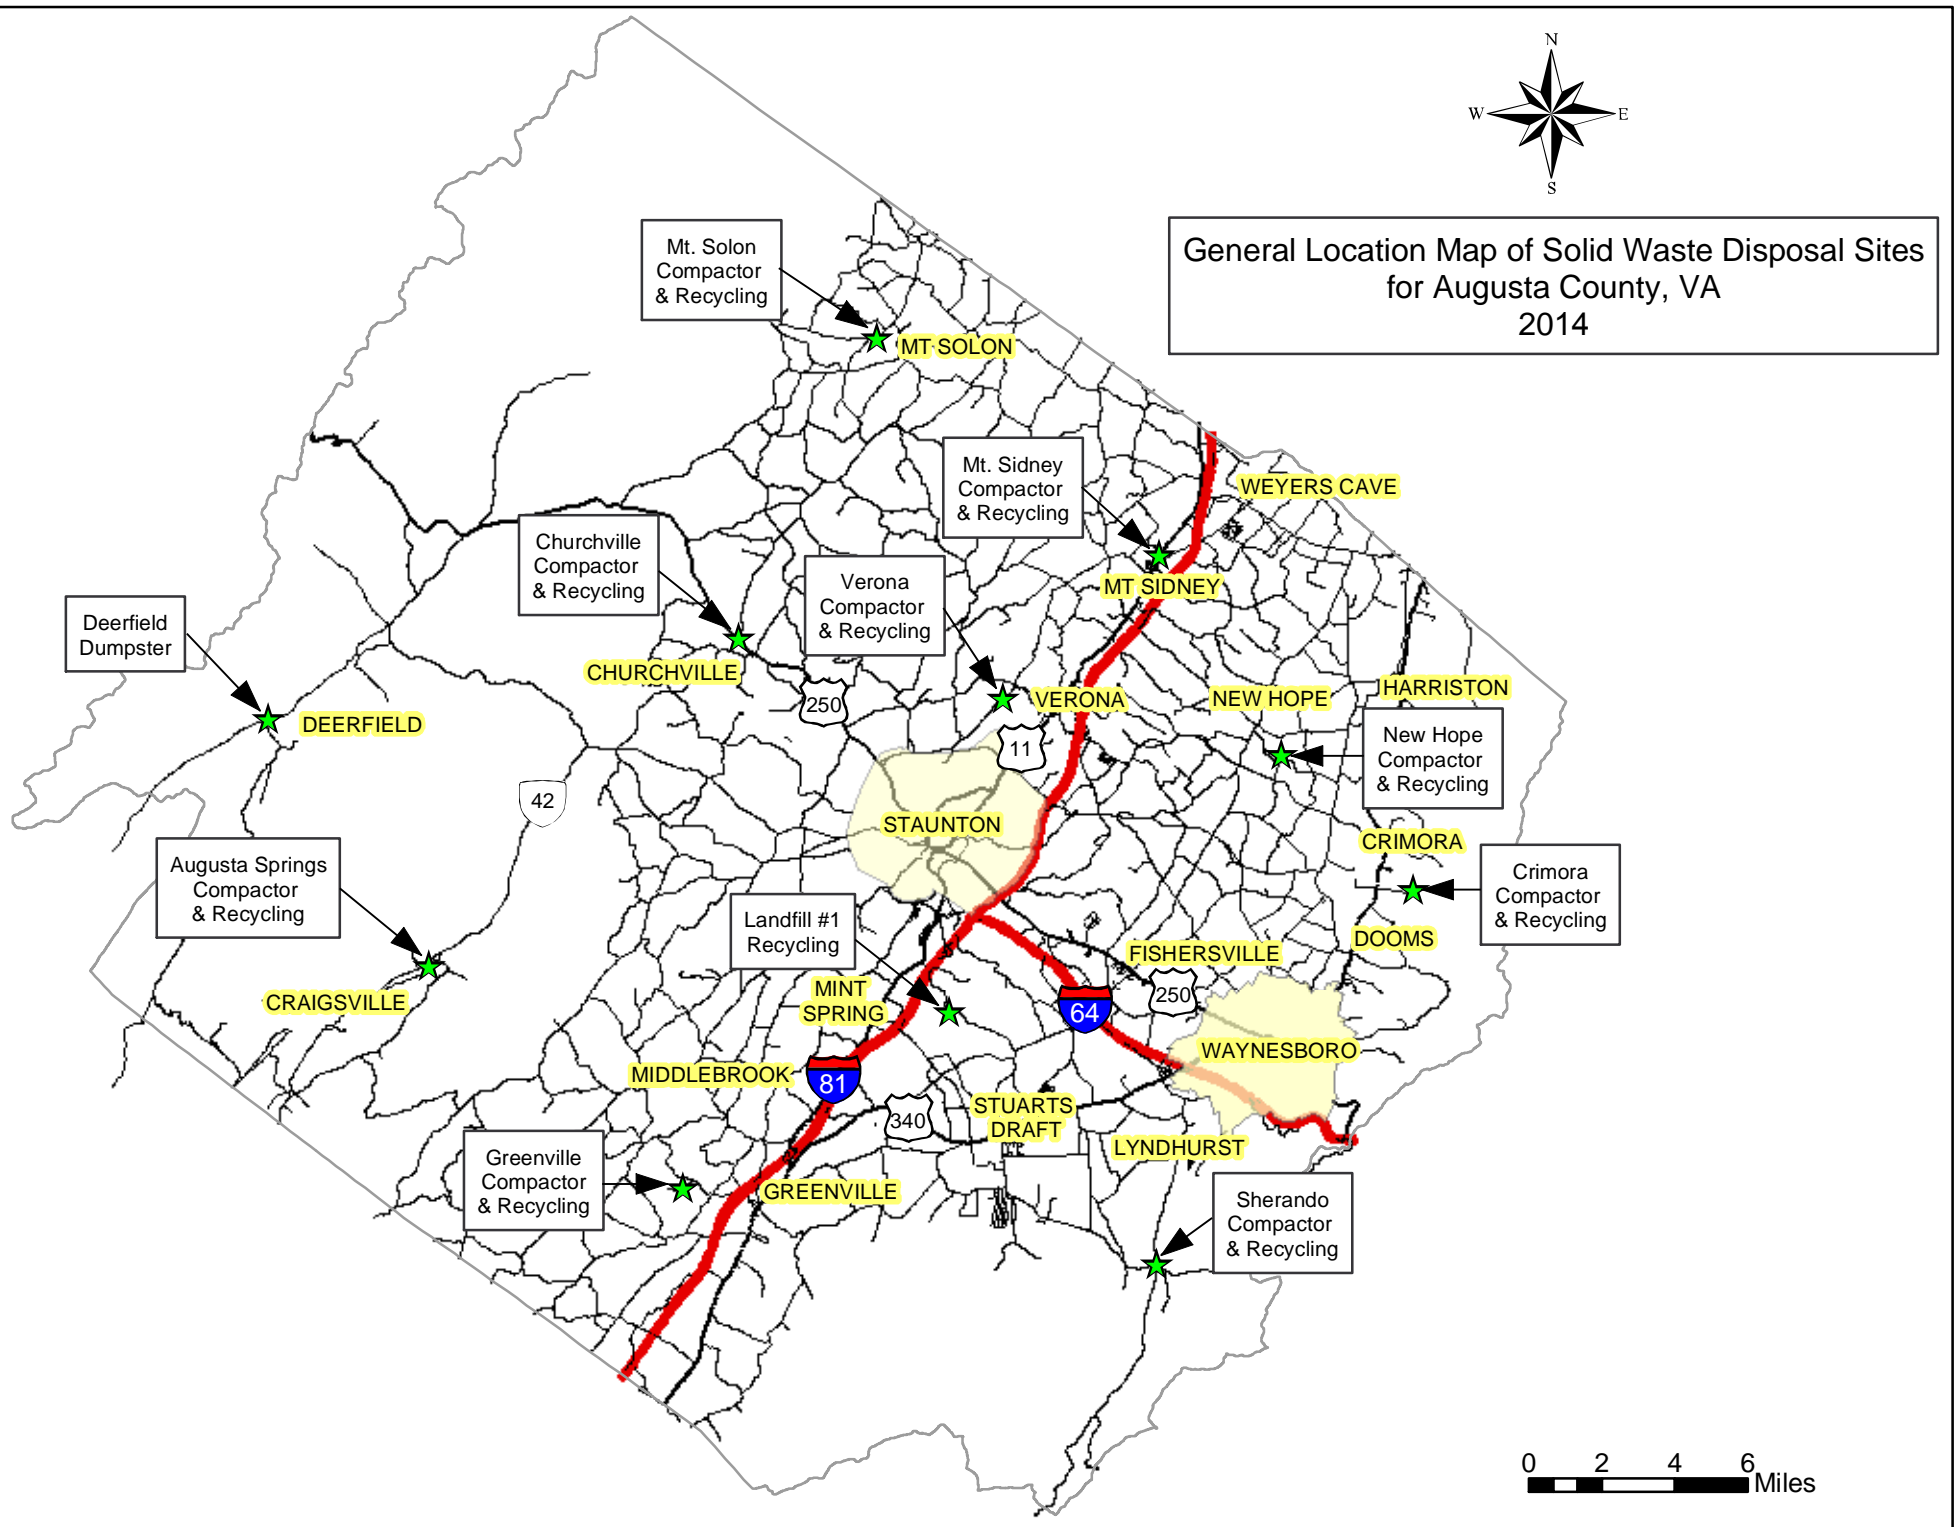

General Location Map of Solid Waste Disposal Sites
for Augusta County, VA
2014