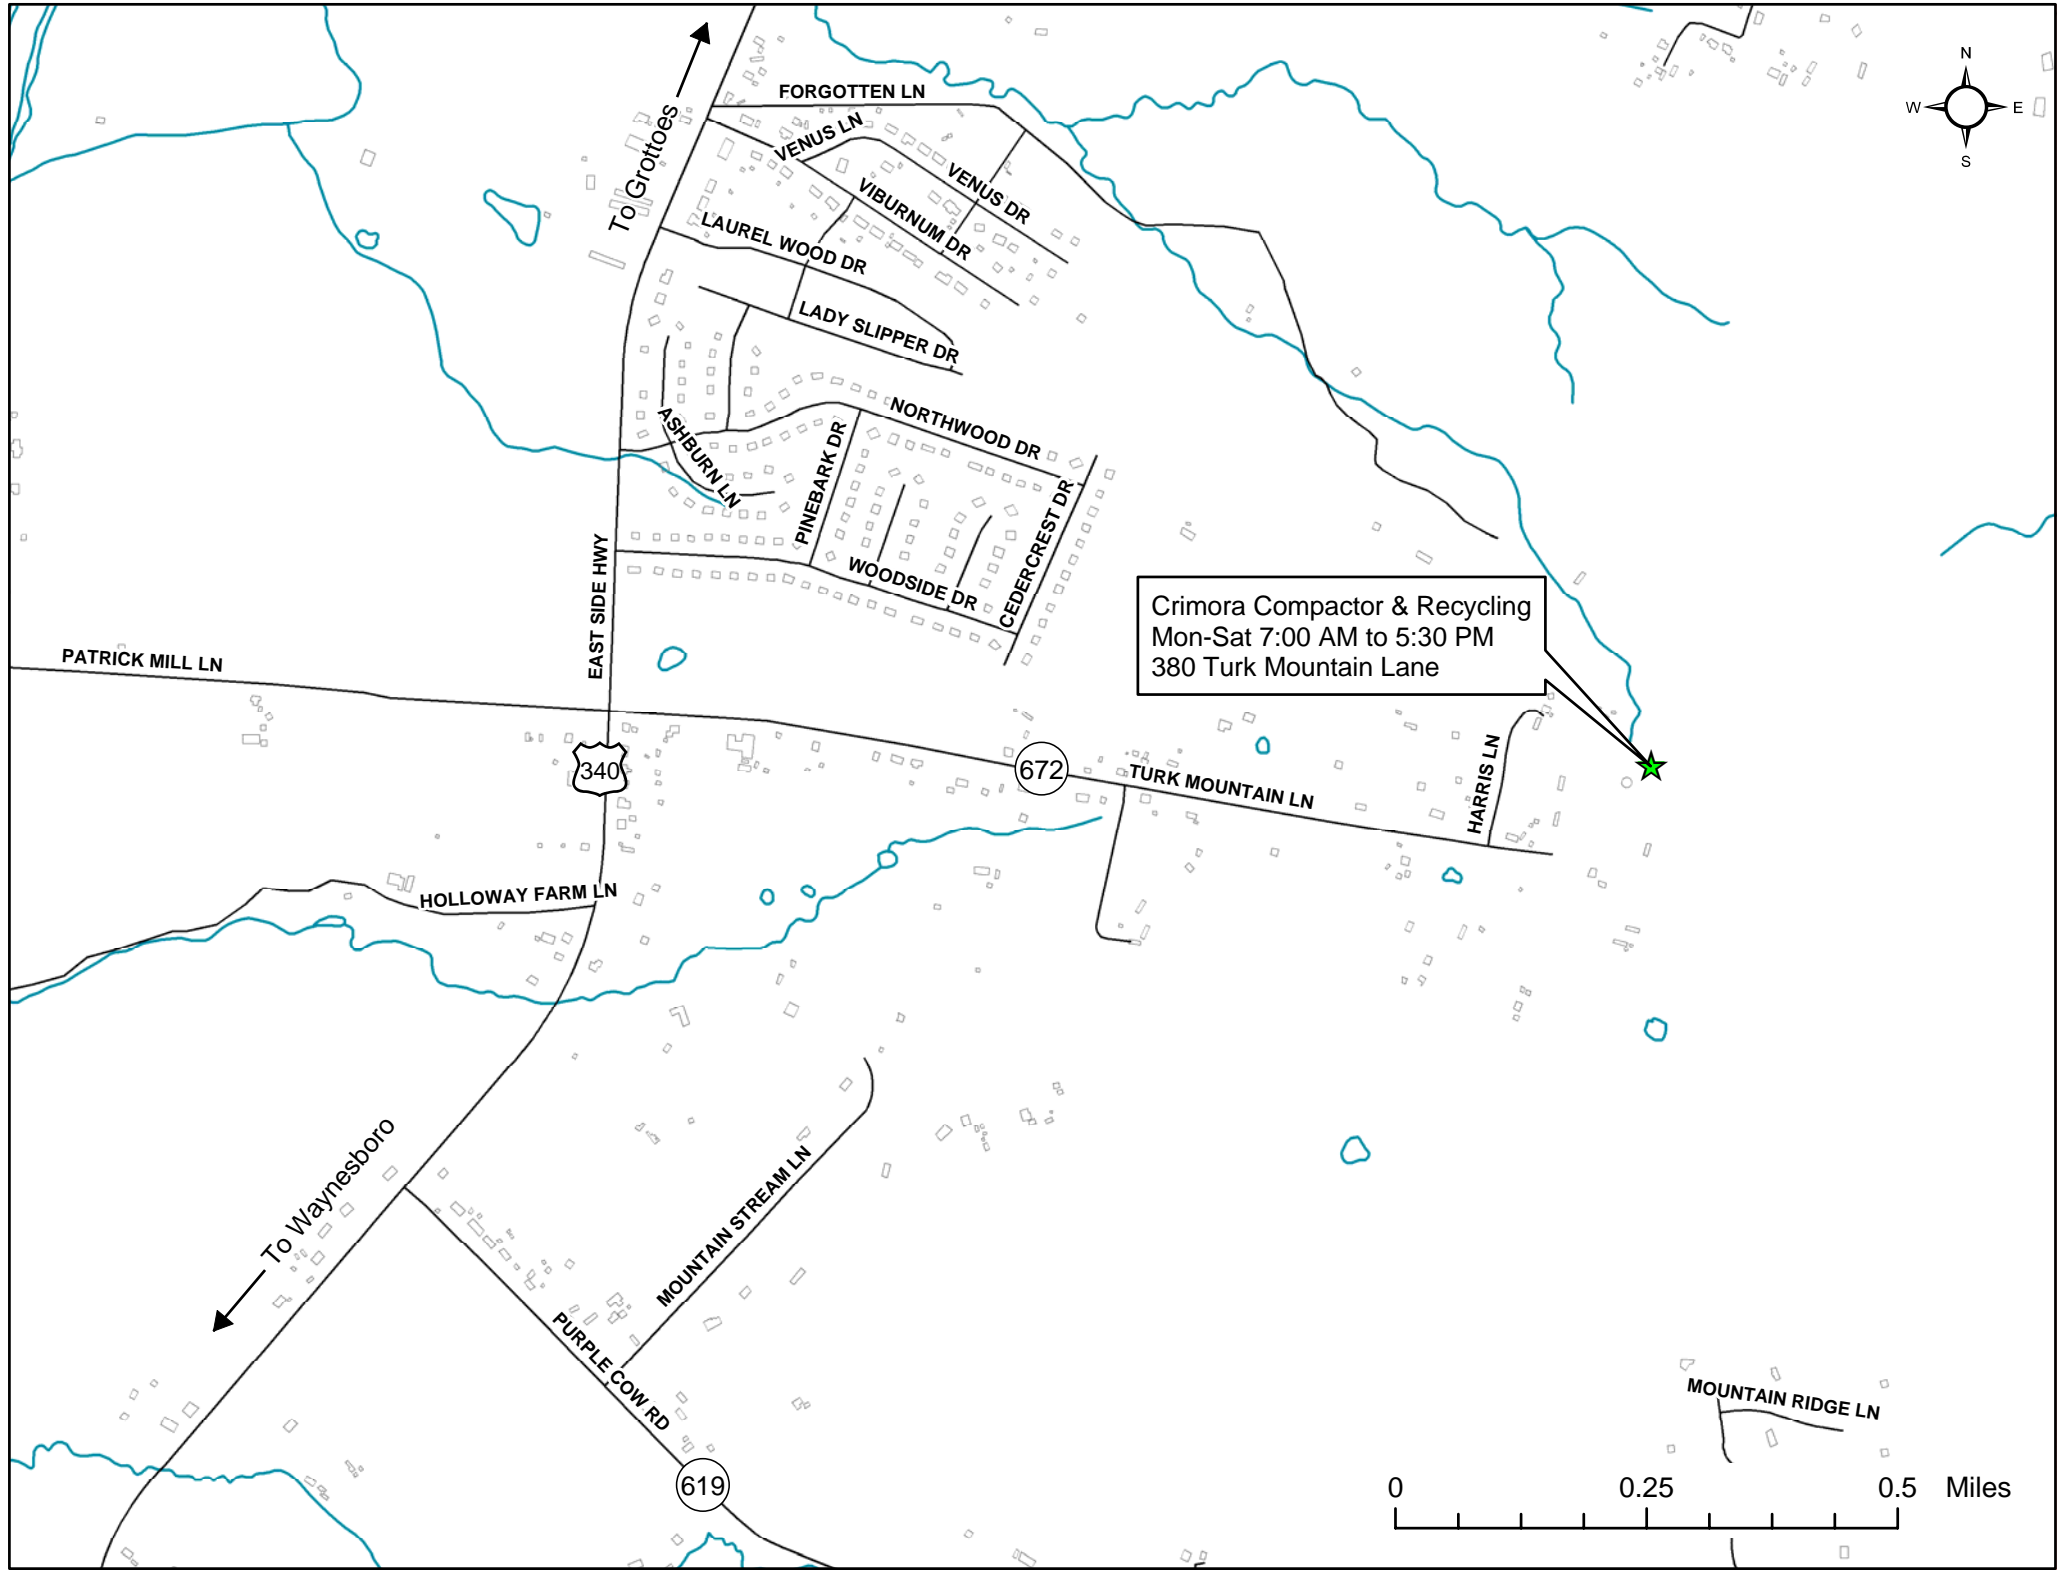

Crimora Compactor & Recycling
Mon-Sat 7:00 AM to 5:30 PM
380 Turk Mountain Lane

MOUNTAIN RIDGE LN

0 0.25 0.5 Miles

To Grottoes

To Waynesboro

EAST SIDE HWY

340

672

619

PATRICK MILL LN

HOLLOWAY FARM LN

MOUNTAIN STREAM LN

PURPLE COW RD

FORGOTTEN LN

VENUS LN

VENUS DR

VIBURNUM DR

LAUREL WOOD DR

LADY SLIPPER DR

ASHBURN LN

NORTHWOOD DR

PINEBARK DR

WOODSIDE DR

CEDERCREST DR

TURK MOUNTAIN LN

HARRIS LN